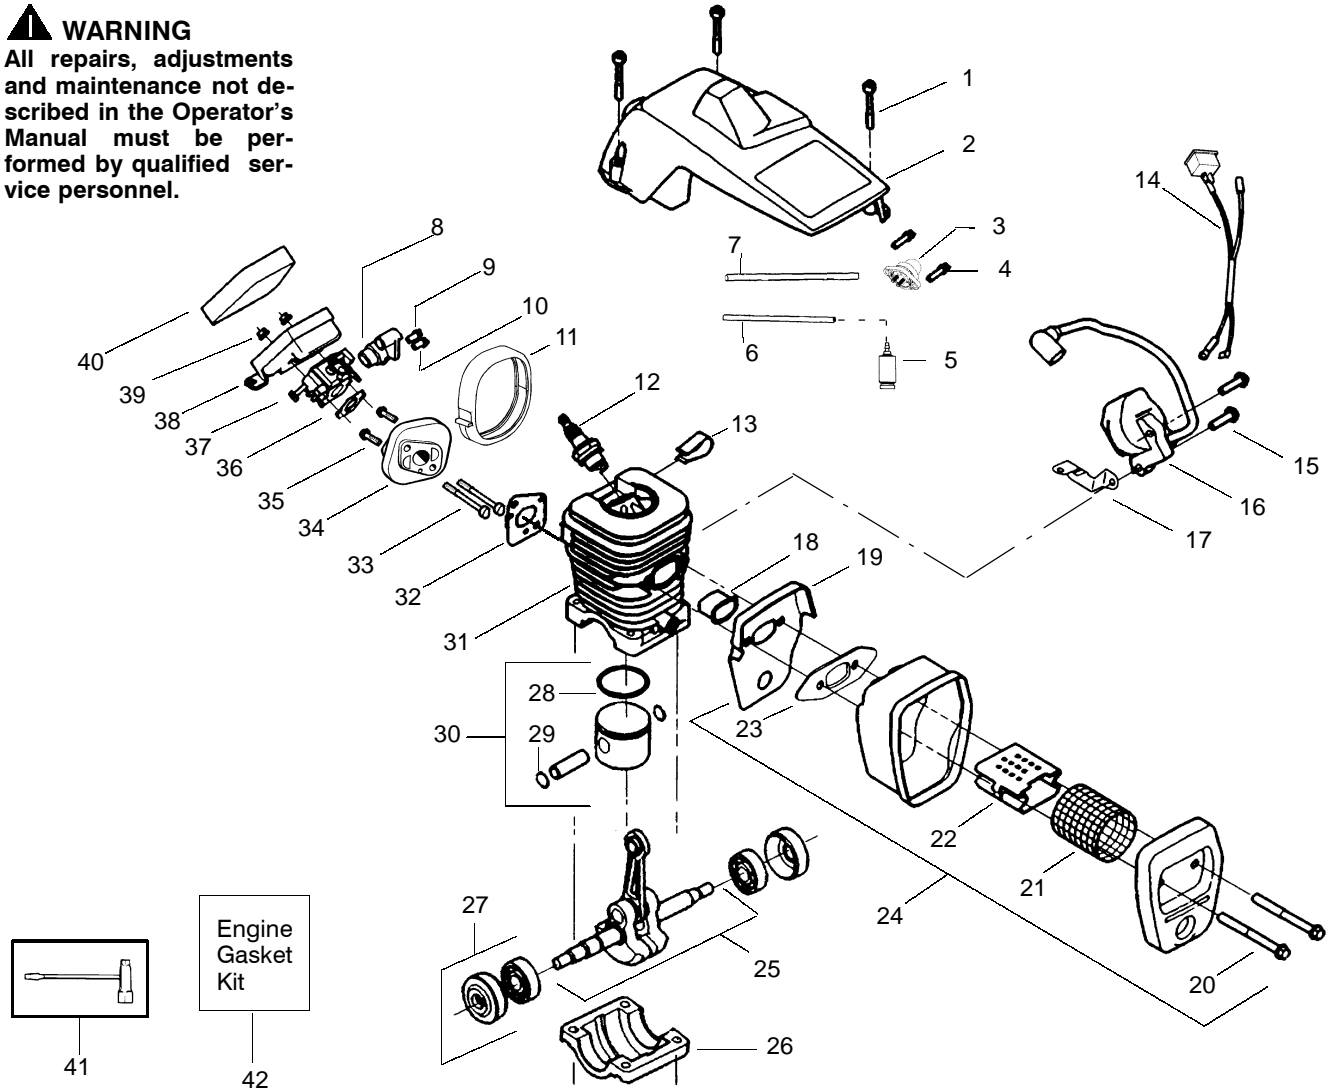

⚠ WARNING
All repairs, adjustments and maintenance not described in the Operator's Manual must be performed by qualified service personnel.

Ref.	Part No.	Description	Ref.	Part No.	Description	Ref.	Part No.	Description
1.	530016153	Screw	20.	530016132	Screw	38.	530047604	Housing-Air Filter
2.	530071310	Shield-Cylinder	21.	530036103	Screen-Spark	39.	530016101	Nut
3.	530047213	Assy-Air Purge	22.	530037813	Diffuser-Muffler	40.	530037793	Air Filter - Foam
4.	530015780	Screw	23.	530069608	Gasket-Muffler (kit)	41.	530031135	Wrench-Bar
5.	530095646	Assy-Fuel Pick-up	24.	530047207	Assy-Muffler (Incl. 19,20, 21,22,23)	42.	530069608	Kit-Engine Gasket (incl. 36,32,23)
6.	530069247	Kit-Line Purge/Carb. (Small Dia)	25.	530047062	Assy-Crankshaft			
7.	530069216	Kit-Line Purge/Tank (large line)	26.	530037935	Cap-Crankcase			
8.	530049244	Grommet-Carb Adjust.	27.	530056363	Assy-Seal & Bearing			
9.	530038479	Limiter Cap-High(brown)	28.	530038729	Ring-Piston			
10.	530038478	Limiter Cap-Low(tan)	29.	530015697	Retainer - Piston Pin			
11.	530054144	Seal-Carb Adapter	30.	530071408	Kit-Piston - (incl. 28-29)			
12.	952030150	Spark Plug (RCJ-7Y)	31.	530071412	Kit-Cylinder			
13.	530016136	Clip-High Tension Lead	32.	530069608	Gasket-Carb. Adapter (kit)			
14.	530049117	Assy-Wire Harness (includes switch)	33.	530016187	Screw			
15.	530015814	Screw	34.	530049700	Carb. Adapter			
16.	530039167	Module-Ignition	35.	530016386	Screw			
17.	530047442	Strap-Ground	36.	530069608	Carb. Gasket (kit)			
18.	530037652	Insulator-Heat	37.	530069722	Kit-Carburetor (incl. 9 & 10)			
19.	530049870	Back Plate-Muffler						
								Not Shown
								530088496 Manual - (Scan)
								530088497 Manual - (Euro I)
								530088498 Manual - (Euro II)
								530054781 Decal-Warning

↖ = NEW PART NUMBER FOR THIS IPL

★ = REFER TO THE SERVICE REFERENCE INDICATED FOR MORE INFORMATION. (LOCATED AT END OF IPL)