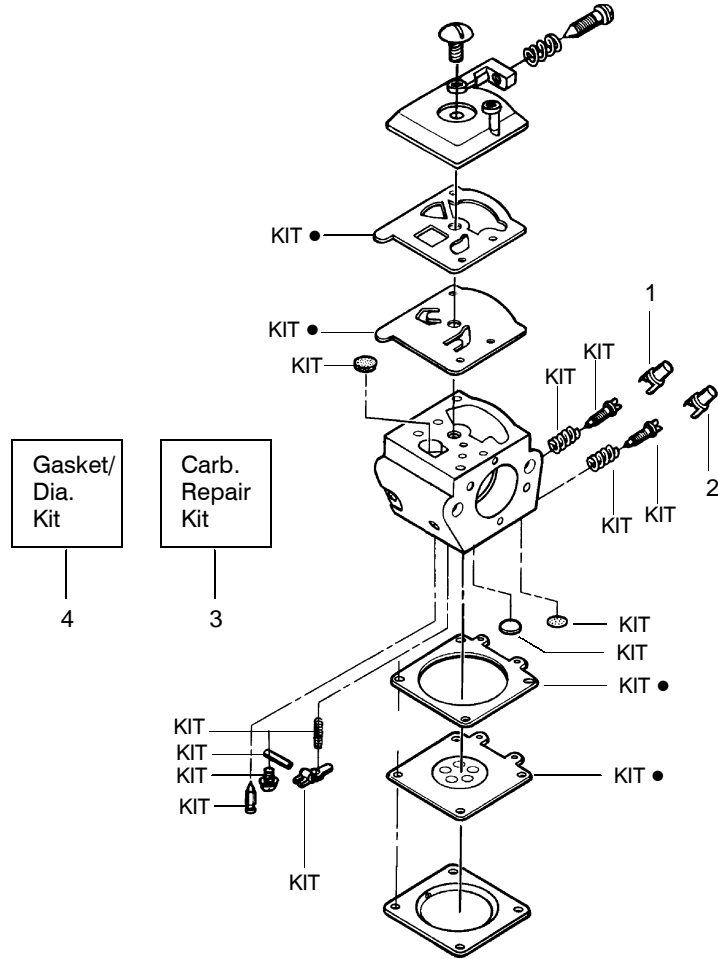

↖ = NEW PART NUMBER FOR THIS IPL

★ = REFER TO THE SERVICE REFERENCE INDICATED FOR MORE INFORMATION. (LOCATED AT END OF IPL)

Carburetor Assembly – WT-391 – #530069722

Ref.	Part No.	Description
1.	530038479	Limiter Cap–High
2.	530038478	Limiter Cap–Low
3.	530069826	Carburetor Repair Kit (KIT= Indicates Contents) & Includes Limiter Caps
4.	530069844	Gasket/Diaphragm Kit (• = Indicates Contents)